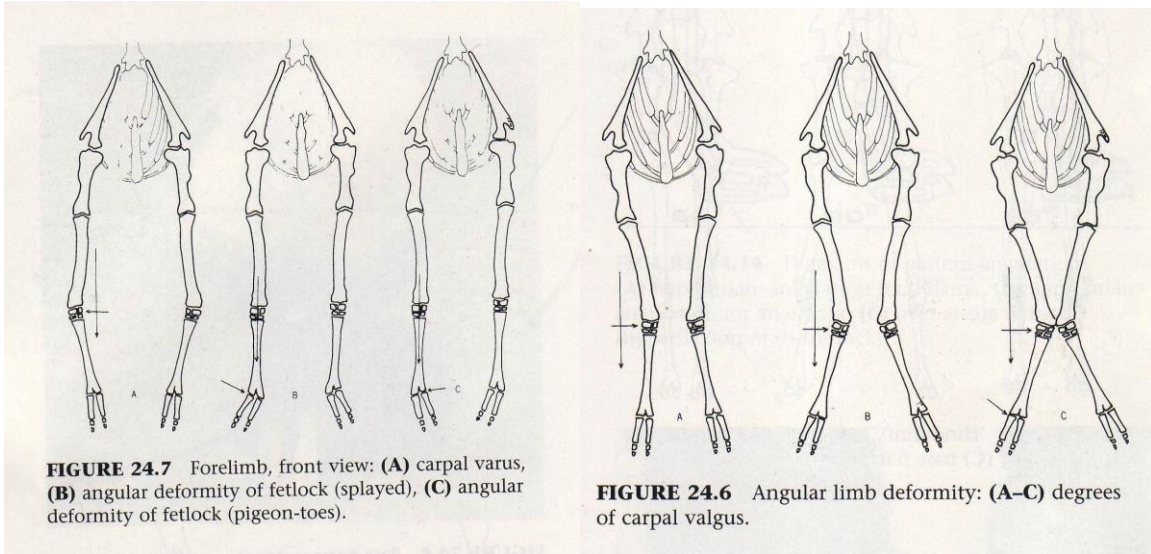

# PROFILE VIEW LEGS

The Suri Network would like to thank Dr. Murray Fowler for his permission to use the figures in the Suri Breed Standard. All figures used were from the reference listed below:

Fowler, ME: Medicine and Surgery of South American Camelids. Ames, Iowa: Iowa State University Press 292, 518-521; 1998.